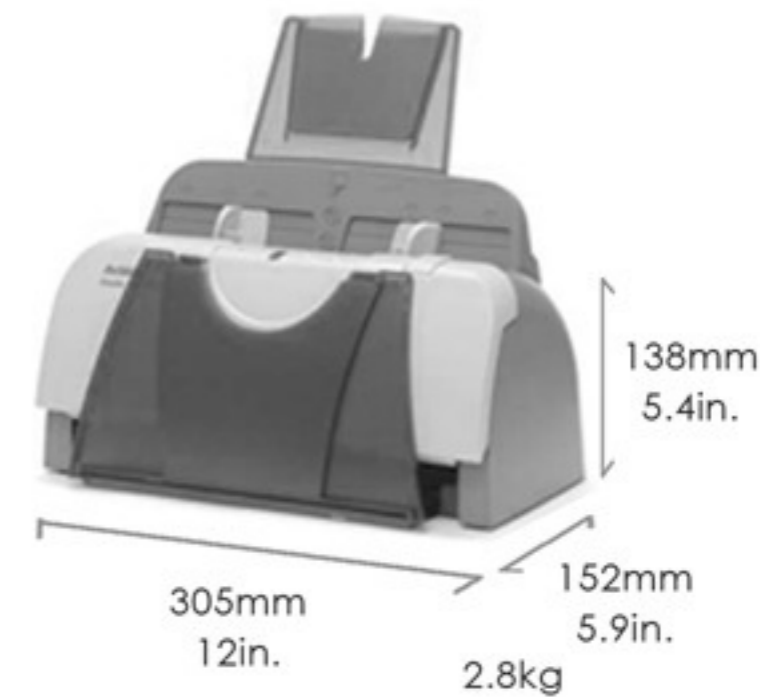

AV122C2

With its slender build, the Avison AV122C2 is ideal for those who want compact office equipment without sacrificing performance. The Avison AV122C2 scanner offers outstanding quality in a small footprint making it well suited for your desktop or the front-office environment.

The AV122C2 scans in color, grayscale, and monochrome at speeds up to 30 pages per minute in simplex and 60 images per minute in duplex mode. The auto-paper feeder for the AV122C2 scanner can accommodate 50 sheets of paper at a time. This gives you a great advantage to continuously scan for a batch of 50-sheet document with no interruption to increase your efficiency.